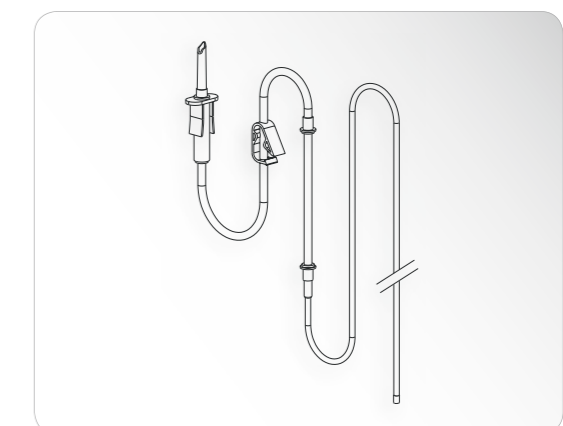

04719400 (1 pcs, 2.2 m)
Sterilizable irrigation tubing set
for motor with 1.8 m cable

04013900 (1 pcs)
Pump tubing with nipple

04014000 (3 pcs, 85 mm)
Pump tubing

00929300 (10 pcs, 2.2 m)
Disposable irrigation tubing set
for motor with 1.8 m cable

04363600 (6 pcs, 2.2 m)
Disposable irrigation tubing set
for motor with 1.8 m cable

04719400 (1 pcs, 2.2 m)
Sterilizable irrigation tubing set
for motor with 1.8 m cable

Original irrigation tubings

for W&H surgical drive units

implantmed
SI-915 [115 V, green / blue]
SI-923 [230 V, green / blue]

implantmed
SI-95 [115 V]
SI-95 [230 V]

04013900 (1 pcs)
Pump tubing with nipple

04363600 (6 pcs, 2.2 m)
Disposable irrigation tubing set
for motor with 1.8 m cable