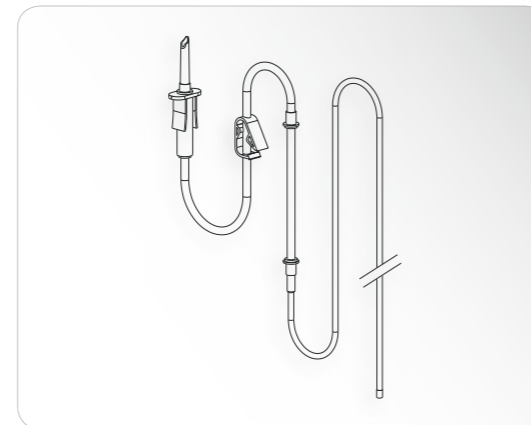

Original irrigation tubings

for W&H surgical drive units

implantmed

SI-1010 (110 V)
SI-1015 (115 V)
SI-1023 (230 V)

implantmed

SI-915 (115 V)
SI-923 (230 V)

04363600 (6 pcs, 2.2 m)
Disposable irrigation tubing set
for motor with 1.8 m cable
04364100 (6 pcs, 3.8 m)
Disposable irrigation tubing set
for motor with 3.5 m cable

04719400 (1 pcs, 2.2 m)
Sterilizable irrigation tubing set
for motor with 1.8 m cable

04013900 (1 pcs)
Pump tubing with nipple

04014000 (3 pcs, 85 mm)
Pump tubing

00929300 (10 pcs, 2.2 m)
Disposable irrigation tubing set
for motor with 1.8 m cable

implantmed
SI-915 [115 V, green / blue]
SI-923 [230 V, green / blue]

implantmed
SI-95 [115 V]
SI-95 [230 V]

04013900 (1 pcs)
Pump tubing with nipple

04363600 (6 pcs, 2.2 m)
Disposable irrigation tubing set
for motor with 1.8 m cable