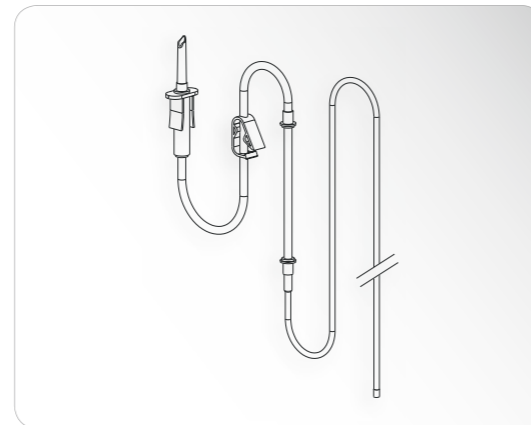

04014000 (3 pcs, 85 mm)
Pump tubing

04013900 (1 pcs)
Pump tubing with nipple

04014000 (3 pcs, 85 mm)
Pump tubing

04363600 (6 pcs, 2.2 m)
Disposable irrigation tubing set
for motor with 1.8 m cable
04364100 (6 pcs, 3.8 m)
Disposable irrigation tubing set
for motor with 3.5 m cable

00929300 (10 pcs, 2.2 m)
Disposable irrigation tubing
for motor with 1.8 m cable

04719400 (1 pcs, 2.2 m)
Sterilizable irrigation tubing set
for motor with 1.8 m cable

00929300 (10 pcs, 2.2 m)
Disposable irrigation tubing
for motor with 1.8 m cable
00929400 (10 pcs, 3.8 m)
Disposable irrigation tubing
for motor with 3.5 m cable

04719400 (1 pcs, 2.2 m)
Sterilizable irrigation tubing set
for motor with 1.8 m cable

Original irrigation tubings

for W&H surgical drive units

piezomed

SA-320 (handpiece with 1.8 m cable)
SA-320 (handpiece with 3.5 m cable)

elcomed

SA-310 with / without documentation (motor with 1.8 m cable)
SA-310 with / without documentation (motor with 3.5 m cable)

04013900 (1 pcs)
Pump tubing with nipple

04363600 (6 pcs, 2.2 m)
Disposable irrigation tubing set
for motor with 1.8 m cable
04364100 (6 pcs, 3.8 m)
Disposable irrigation tubing set
for motor with 3.5 m cable