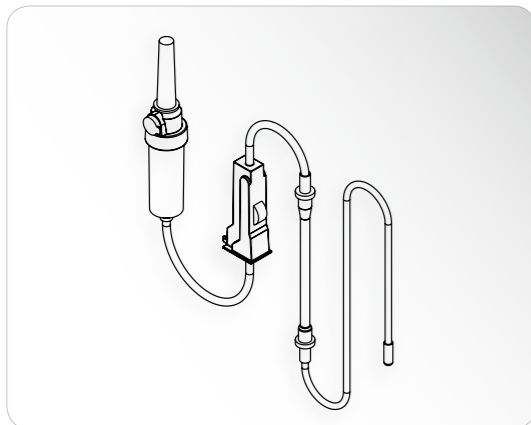

Original irrigation tubings

for W&H surgical drive units

implantmed

SI-1010 (110 V)
SI-1015 (115 V)
SI-1023 (230 V)

implantmed

SI-915 (115 V)
SI-923 (230 V)

04363600 (6 pcs, 2.2 m)
Disposable irrigation tubing set
for motor with 1.8 m cable
04364100 (6 pcs, 3.8 m)
Disposable irrigation tubing set
for motor with 3.5 m cable

04719400 (1 pcs, 2.2 m)
Sterilizable irrigation tubing set
for motor with 1.8 m cable

04013900 (1 pcs)
Pump tubing with nipple

04014000 (3 pcs, 85 mm)
Pump tubing

00929300 (10 pcs, 2.2 m)
Disposable irrigation tubing set
for motor with 1.8 m cable