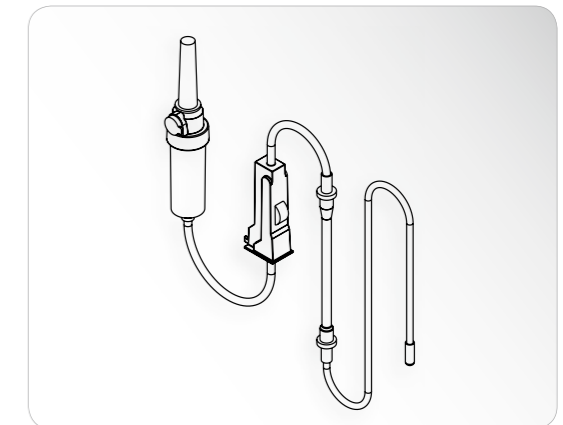

04719400 (1 pcs, 2.2 m)
Sterilizable irrigation tubing set
for motor with 1.8 m cable

Original irrigation tubings

for W&H surgical drive units

piezomed

SA-320 (handpiece with 1.8 m cable)
SA-320 (handpiece with 3.5 m cable)

elcomed

SA-310 with / without documentation (motor with 1.8 m cable)
SA-310 with / without documentation (motor with 3.5 m cable)

04013900 (1 pcs)
Pump tubing with nipple

04363600 (6 pcs, 2.2 m)
Disposable irrigation tubing set
for motor with 1.8 m cable
04364100 (6 pcs, 3.8 m)
Disposable irrigation tubing set
for motor with 3.5 m cable

04013900 (1 pcs)
Pump tubing with nipple

04014000 (3 pcs, 85 mm)
Pump tubing

04363600 (6 pcs, 2.2 m)
Disposable irrigation tubing set
for motor with 1.8 m cable
04364100 (6 pcs, 3.8 m)
Disposable irrigation tubing set
for motor with 3.5 m cable