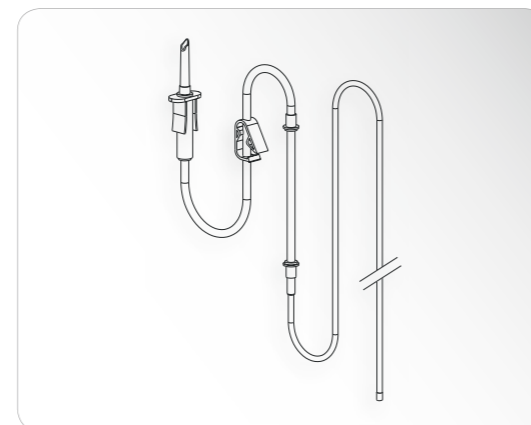

elcomed

SA-310 with / without documentation (motor with 1.8 m cable)
SA-310 with / without documentation (motor with 3.5 m cable)

04013900 (1 pcs)
Pump tubing with nipple

04363600 (6 pcs, 2.2 m)
Disposable irrigation tubing set
for motor with 1.8 m cable
04364100 (6 pcs, 3.8 m)
Disposable irrigation tubing set
for motor with 3.5 m cable

04013900 (1 pcs)
Pump tubing with nipple

04014000 (3 pcs, 85 mm)
Pump tubing

04363600 (6 pcs, 2.2 m)
Disposable irrigation tubing set
for motor with 1.8 m cable
04364100 (6 pcs, 3.8 m)
Disposable irrigation tubing set
for motor with 3.5 m cable

04014000 (3 pcs, 85 mm)
Pump tubing

00929300 (10 pcs, 2.2 m)
Disposable irrigation tubing
for motor with 1.8 m cable
00929400 (10 pcs, 3.8 m)
Disposable irrigation tubing
for motor with 3.5 m cable

04719400 (1 pcs, 2.2 m)
Sterilizable irrigation tubing set
for motor with 1.8 m cable