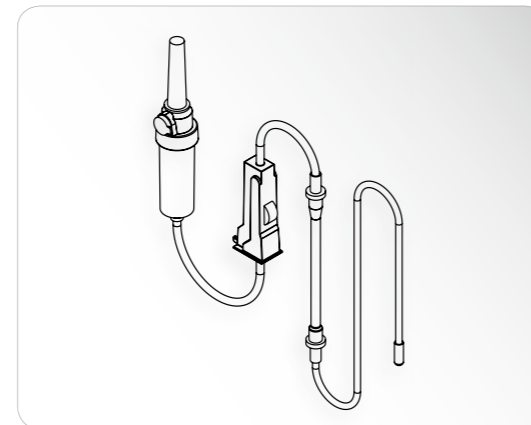

04719400 (1 pcs, 2.2 m)
Sterilizable irrigation tubing set
for motor with 1.8 m cable

Original irrigation tubings

for W&H surgical drive units

piezomed

SA-320 (handpiece with 1.8 m cable)
SA-320 (handpiece with 3.5 m cable)

elcomed

SA-310 with / without documentation (motor with 1.8 m cable)
SA-310 with / without documentation (motor with 3.5 m cable)

04013900 (1 pcs)
Pump tubing with nipple

04363600 (6 pcs, 2.2 m)
Disposable irrigation tubing set
for motor with 1.8 m cable
04364100 (6 pcs, 3.8 m)
Disposable irrigation tubing set
for motor with 3.5 m cable

04013900 (1 pcs)
Pump tubing with nipple

04014000 (3 pcs, 85 mm)
Pump tubing

04363600 (6 pcs, 2.2 m)
Disposable irrigation tubing set
for motor with 1.8 m cable
04364100 (6 pcs, 3.8 m)
Disposable irrigation tubing set
for motor with 3.5 m cable