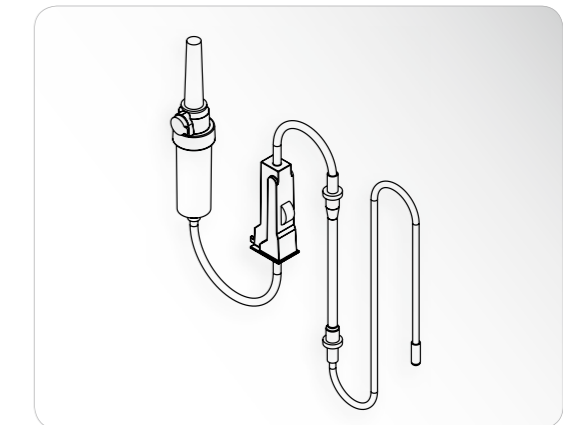

04719400 (1 pcs, 2.2 m)
Sterilizable irrigation tubing set
for motor with 1.8 m cable

04013900 (1 pcs)
Pump tubing with nipple

04014000 (3 pcs, 85 mm)
Pump tubing

00929300 (10 pcs, 2.2 m)
Disposable irrigation tubing set
for motor with 1.8 m cable

04363600 (6 pcs, 2.2 m)
Disposable irrigation tubing set
for motor with 1.8 m cable

04719400 (1 pcs, 2.2 m)
Sterilizable irrigation tubing set
for motor with 1.8 m cable

Original irrigation tubings

for W&H surgical drive units

implantmed
SI-915 [115 V, green / blue]
SI-923 [230 V, green / blue]

implantmed
SI-95 [115 V]
SI-95 [230 V]

04013900 (1 pcs)
Pump tubing with nipple

04363600 (6 pcs, 2.2 m)
Disposable irrigation tubing set
for motor with 1.8 m cable