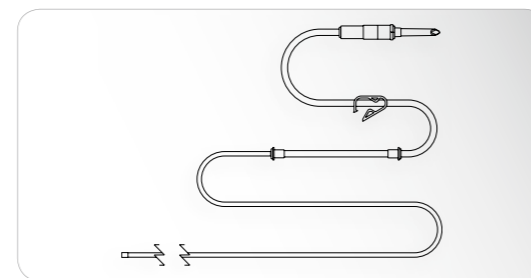

04976700 (1 pcs, 2.2 m)
Sterilizable irrigation tubing set
for motor with 1.8 m cable