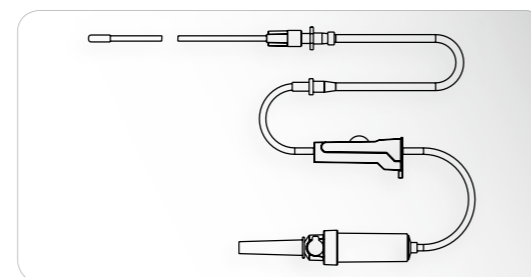

Original irrigation tubings

for W&H surgical drive units

elcoMED

SA-200 with / without calibration (115 V, motor with 1.8 or 3.5 m cable)
SA-200 with / without calibration (230 V, motor with 1.8 or 3.5 m cable)

elcomed 100

9925, Type 100
9926, Type 200

04035100 (1 pcs)
Pump tubing with nipple

04366300 (4 pcs, 2.2 m)
04364800 (4 pcs, 3.8 m)
Disposable Y-switch

00929300 (10 pcs, 2.2 m)
Disposable irrigation tubing
for motor with 1.8 m cable
00929400 (10 pcs, 3.8 m)
Disposable irrigation tubing
for motor with 3.5 m cable

04035200 (3 pcs, 190 mm)
Pump tubing

04365300 (6 pcs, 2.2 m)
Disposable irrigation tubing set
for motor with 1.8 m cable
04365100 (6 pcs, 3.8 m)
Disposable irrigation tubing set
for motor with 3.5 m cable