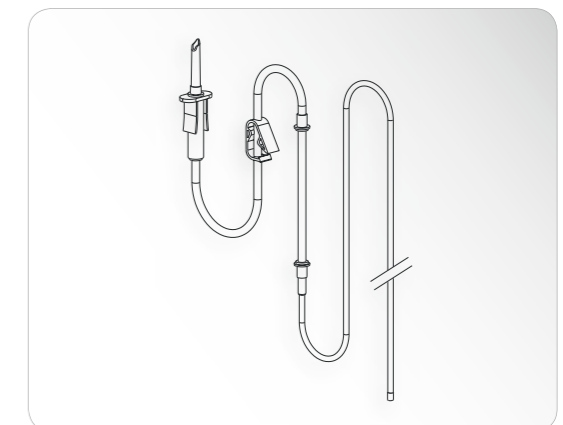

04014000 (3 pcs, 85 mm)
Pump tubing

00929300 (10 pcs, 2.2 m)
Disposable irrigation tubing
for motor with 1.8 m cable
00929400 (10 pcs, 3.8 m)
Disposable irrigation tubing
for motor with 3.5 m cable

04719400 (1 pcs, 2.2 m)
Sterilizable irrigation tubing set
for motor with 1.8 m cable

00929300 (10 pcs, 2.2 m)
Disposable irrigation tubing
for motor with 1.8 m cable
00929400 (10 pcs, 3.8 m)
Disposable irrigation tubing
for motor with 3.5 m cable

04719400 (1 pcs, 2.2 m)
Sterilizable irrigation tubing set
for motor with 1.8 m cable

Original irrigation tubings

for W&H surgical drive units

elcoMED

SA-200 with / without calibration (115 V, motor with 1.8 or 3.5 m cable)
SA-200 with / without calibration (230 V, motor with 1.8 or 3.5 m cable)