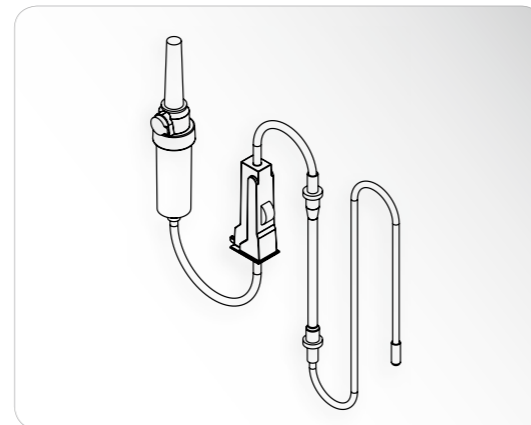

04363600 (6 pcs, 2.2 m)
Disposable irrigation tubing set
for motor with 1.8 m cable

04719400 (1 pcs, 2.2 m)
Sterilizable irrigation tubing set
for motor with 1.8 m cable

Original irrigation tubings

for W&H surgical drive units

implantmed
SI-915 [115 V, green / blue]
SI-923 [230 V, green / blue]

implantmed
SI-95 [115 V]
SI-95 [230 V]

04013900 (1 pcs)
Pump tubing with nipple

04363600 (6 pcs, 2.2 m)
Disposable irrigation tubing set
for motor with 1.8 m cable