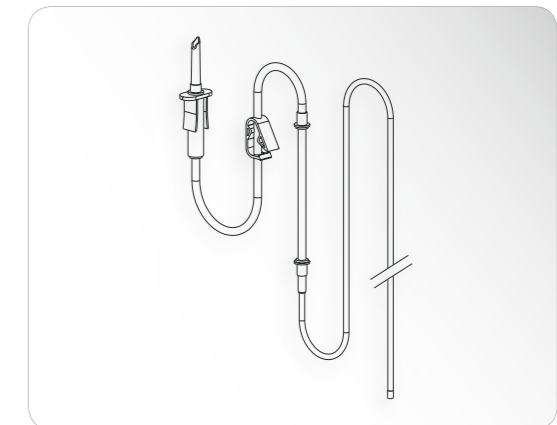

04014000 (3 pcs, 85 mm)
Pump tubing

04013900 (1 pcs)
Pump tubing with nipple

04014000 (3 pcs, 85 mm)
Pump tubing

04363600 (6 pcs, 2.2 m)
Disposable irrigation tubing set
for motor with 1.8 m cable
04364100 (6 pcs, 3.8 m)
Disposable irrigation tubing set
for motor with 3.5 m cable

00929300 (10 pcs, 2.2 m)
Disposable irrigation tubing
for motor with 1.8 m cable

04719400 (1 pcs, 2.2 m)
Sterilizable irrigation tubing set
for motor with 1.8 m cable

00929300 (10 pcs, 2.2 m)
Disposable irrigation tubing
for motor with 1.8 m cable
00929400 (10 pcs, 3.8 m)
Disposable irrigation tubing
for motor with 3.5 m cable

04719400 (1 pcs, 2.2 m)
Sterilizable irrigation tubing set
for motor with 1.8 m cable

Original irrigation tubings

for W&H surgical drive units

piezomed

SA-320 (handpiece with 1.8 m cable)
SA-320 (handpiece with 3.5 m cable)

elcomed

SA-310 with / without documentation (motor with 1.8 m cable)
SA-310 with / without documentation (motor with 3.5 m cable)

04013900 (1 pcs)
Pump tubing with nipple

04363600 (6 pcs, 2.2 m)
Disposable irrigation tubing set
for motor with 1.8 m cable
04364100 (6 pcs, 3.8 m)
Disposable irrigation tubing set
for motor with 3.5 m cable