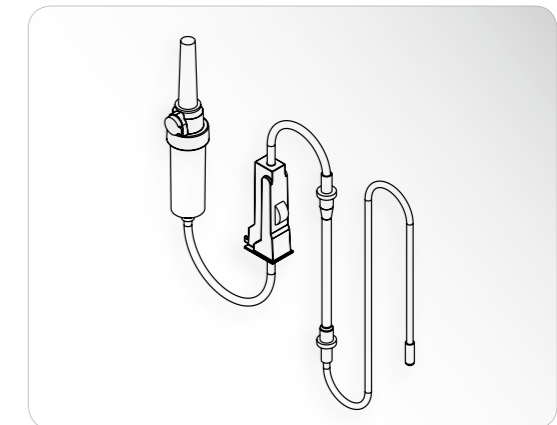

implantmed
SI-915 [115 V, green / blue]
SI-923 [230 V, green / blue]

implantmed
SI-95 [115 V]
SI-95 [230 V]

04013900 (1 pcs)
Pump tubing with nipple

04363600 (6 pcs, 2.2 m)
Disposable irrigation tubing set
for motor with 1.8 m cable

04014000 (3 pcs, 85 mm)
Pump tubing

04013900 (1 pcs)
Pump tubing with nipple

04014000 (3 pcs, 85 mm)
Pump tubing

04363600 (6 pcs, 2.2 m)
Disposable irrigation tubing set
for motor with 1.8 m cable
04364100 (6 pcs, 3.8 m)
Disposable irrigation tubing set
for motor with 3.5 m cable